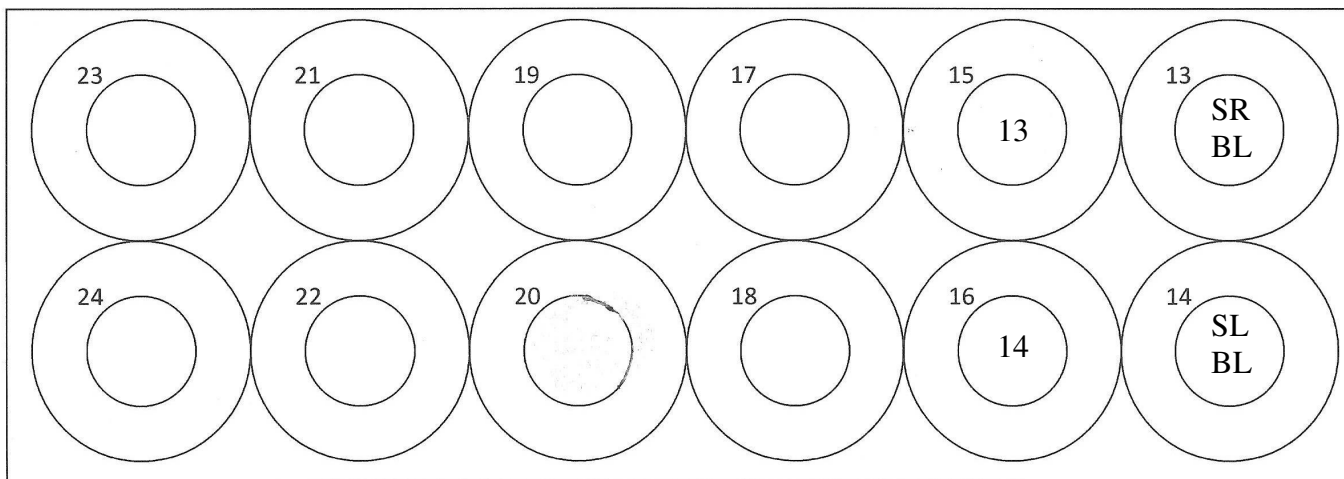

Holden Street
Theatres
The Arch

Standard Rig Patch

Please restore
the patch
after your show
thank you!

Standard Rig
designed by Tony Moore
March 2011
0400 579 530